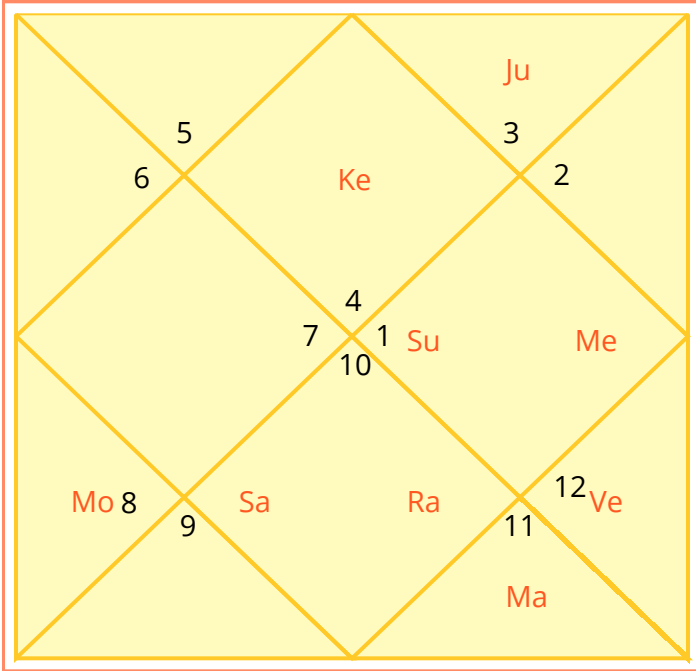

Jupiter
Gemini
Ardra

Benefic

Venus
Pisces
Uttra Bhadrapad

Malefic

Saturn
Capricorn
Uttra Shadha

Malefic

Rahu
Capricorn
Shravan

--

Ketu
Cancer
Ashlesha

--

Horoscope Charts

Lagna Chart(Birth Chart)

Ascendant or Lagna, is the degree of the sign which is rising on the eastern horizon at the time of birth. The Lagna is the most influential and important sign within the natal or lagna chart. This sign will be considered the first house of the horoscope, and the enumeration of the other houses follows in sequence through the rest of the signs of the zodiac. In this way, the Lagna does not only delineate the rising sign, but also all the other houses in the chart.

Moon Chart

Navmansha Chart

Moon Chart is an important tool of prediction and the results of planetary combinations are more prominent when the yogas or certain combinations happen in both Moon and Lagna Chart.

Navmansha Chart is the most important divisional chart, Navmansha means nine part of a particular Rashi in which each Amsa consists of 3 degrees and 20 minutes.

Vimshottari Dasha - I

Mercury

11-3-1980 7:45
11-3-1997 13:45