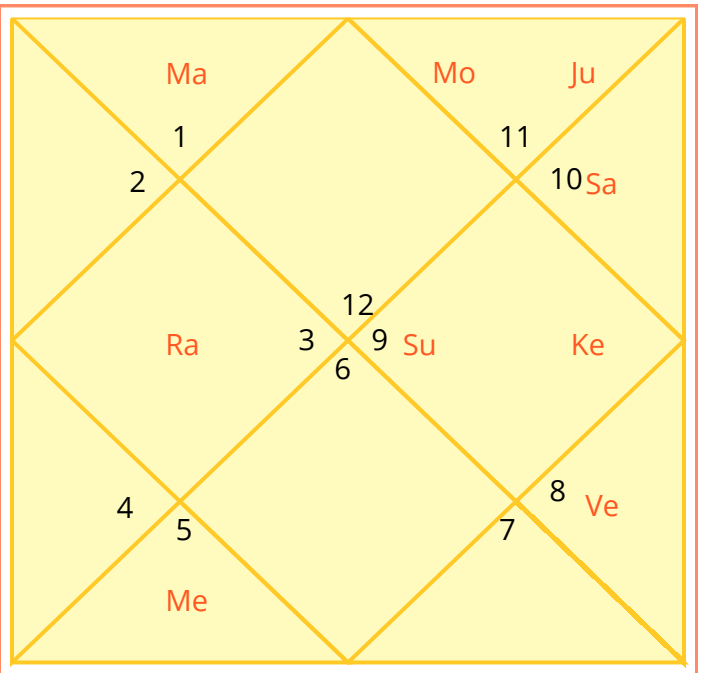

Ketu
Cancer
Ashlesha

--

Horoscope Charts

Lagna Chart(Birth Chart)

Ascendant or Lagna, is the degree of the sign which is rising on the eastern horizon at the time of birth. The Lagna is the most influential and important sign within the natal or lagna chart. This sign will be considered the first house of the horoscope, and the enumeration of the other houses follows in sequence through the rest of the signs of the zodiac. In this way, the Lagna does not only delineate the rising sign, but also all the other houses in the chart.

Moon Chart

Navmansha Chart

Moon Chart is an important tool of prediction and the results of planetary combinations are more prominent when the yogas or certain combinations happen in both Moon and Lagna Chart.

Navmansha Chart is the most important divisional chart, Navmansha means nine part of a particular Rashi in which each Amsa consists of 3 degrees and 20 minutes.

Vimshottari Dasha - I

Mercury

11-3-1980 7:45
11-3-1997 13:45