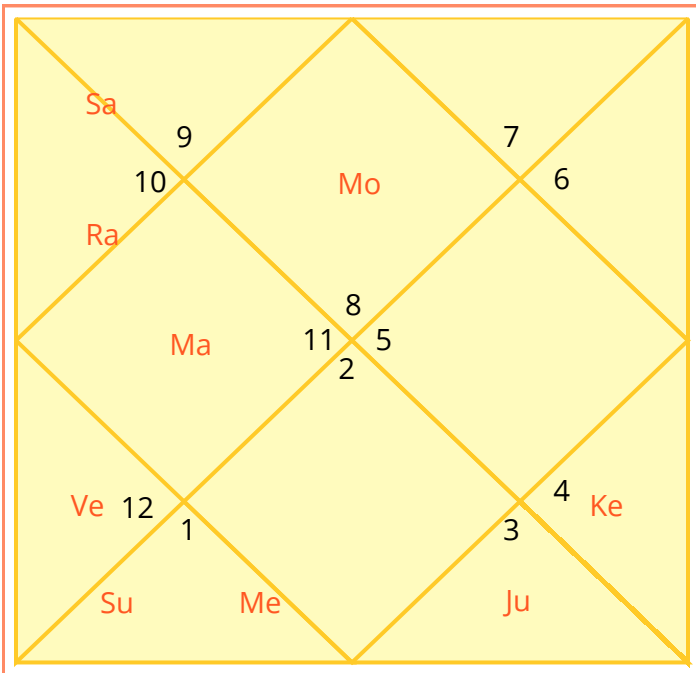

Ketu
Cancer
Ashlesha

--

Horoscope Charts

Lagna Chart(Birth Chart)

Ascendant or Lagna, is the degree of the sign which is rising on the eastern horizon at the time of birth. The Lagna is the most influential and important sign within the natal or lagna chart. This sign will be considered the first house of the horoscope, and the enumeration of the other houses follows in sequence through the rest of the signs of the zodiac. In this way, the Lagna does not only delineate the rising sign, but also all the other houses in the chart.

Moon Chart

Navmansha Chart

Moon Chart is an important tool of prediction and the results of planetary combinations are more prominent when the yogas or certain combinations happen in both Moon and Lagna Chart.

Navmansha Chart is the most important divisional chart, Navmansha means nine part of a particular Rashi in which each Amsa consists of 3 degrees and 20 minutes.

Vimshottari Dasha - I

Mercury

11-3-1980 7:45
11-3-1997 13:45